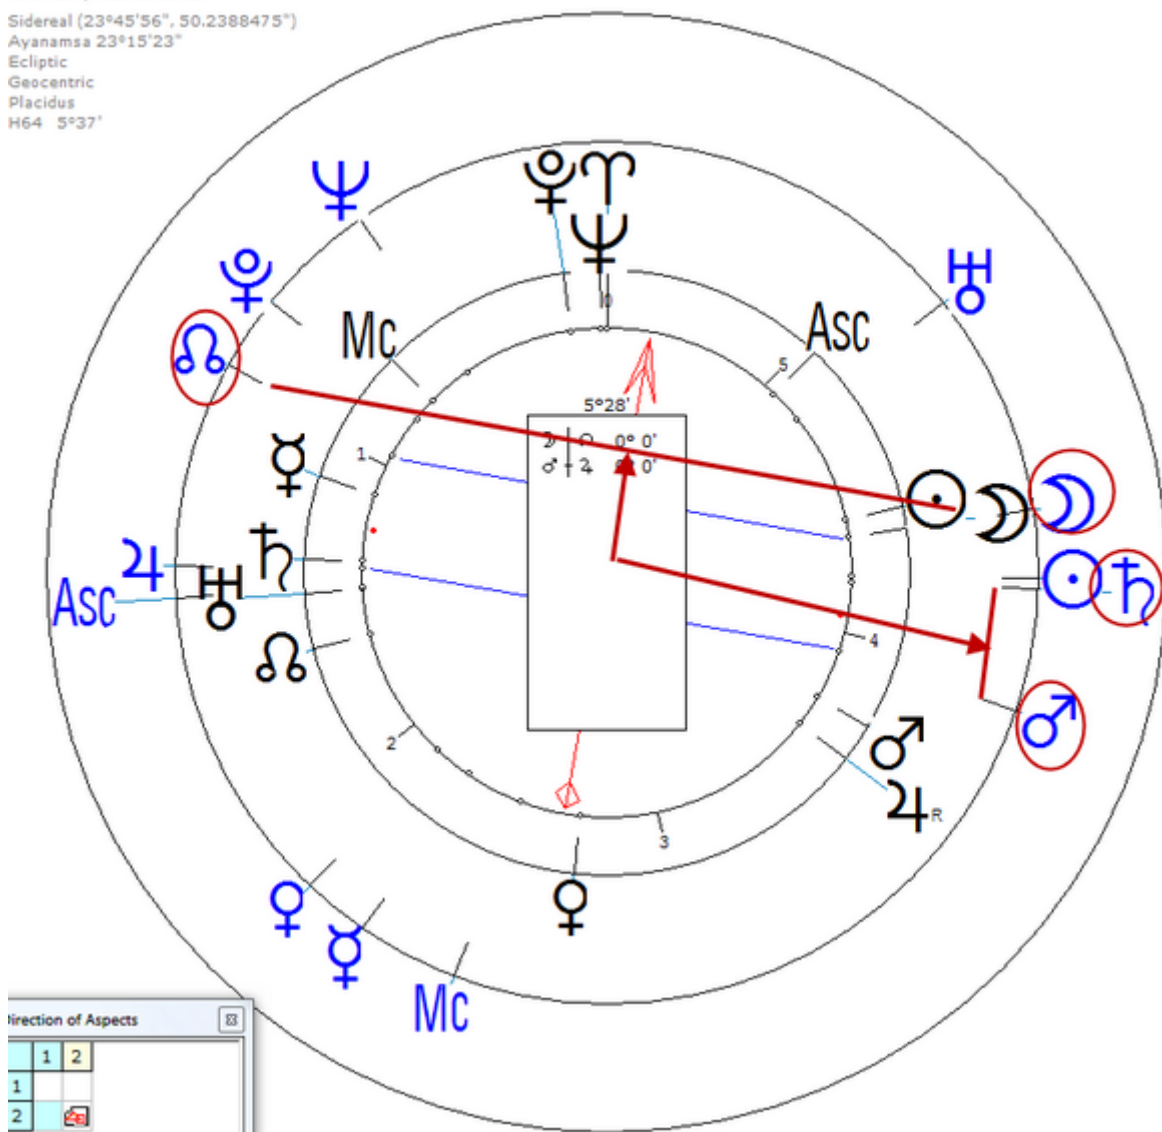

Zwagerman, Joost

18 November 1963 at 22:00 (= 10:00 PM)Alkmaar, Netherlands, 52n38, 4e45

Dutch writer, poet, columnist and essayist.

<https://www.astro.com/astro-databank/Zwagerman,_Joost>

Death by Suicide 8 September 2015 in Haarlem, Netherlands

Progressed Lunar Return (Harmonic 64)

Lunar $\♁/\♃$ = Lunar $\♃/\♁$

Zwagerman, Joost
18 November 1963 Mon 22:00 (GMT+1) 52n37 4e44
Alkmaar, Netherlands

Sidereal (23°45'56", 50.2388475°)
Ayanamsa 23°15'23"
Ecliptic
Geocentric
Placidus
H64 5°37'